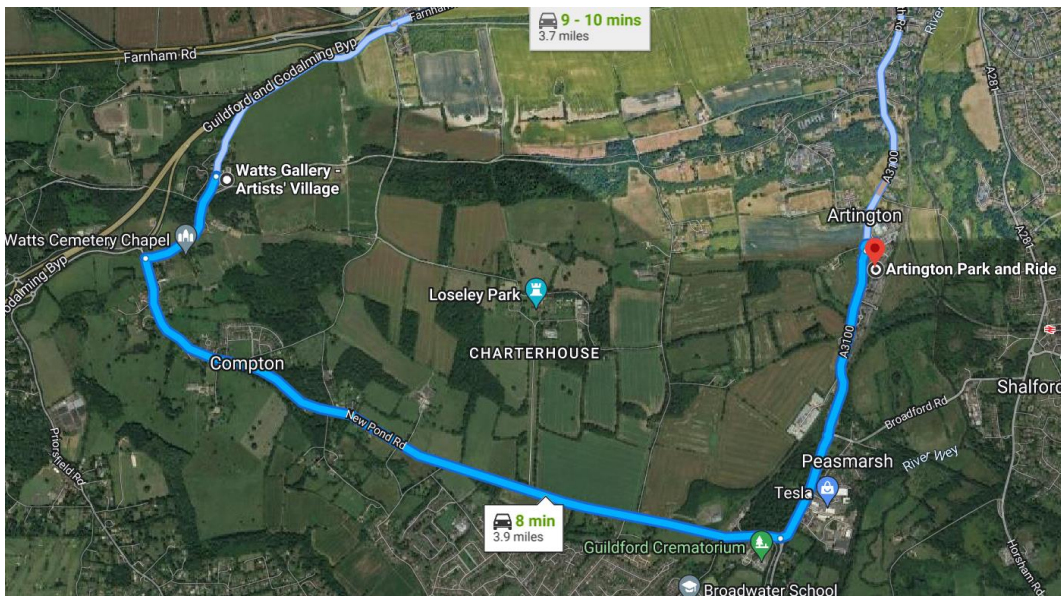

Coach Parking at Watts Gallery

We are delighted to welcome school groups to Watts Gallery Artists' Village. We are committed to treating the rural environment in which we are situated in a sensitive way. Please help us to do this by adhering to the following advice:

- There is no coach parking on the Watts Gallery Estate, so we recommend that coaches drop their group off at the gallery and park at the Artington Park and Ride (Postcode GU3 1LP).
- Coaches must approach the Gallery from the North (coming out of Guildford) for the safety of their passengers when leaving the coach and to facilitate the journey to Artington Park and Ride.
- Passengers should wait on the coach at the entrance to the Gallery Estate where a member of staff will welcome them to the Gallery.
- Once all passengers have alighted, the coach can then make the short journey to the Artington Park and ride (see map below).
- The school must organise a pickup time with their driver from the entrance to the Watts Gallery Estate.

Directions:

1. Head **south** on **Down Ln** toward **The St/B3000**
2. Turn **left** at **The St/B3000**
Continue to follow **B3000**
3. At the roundabout, take the **1st** exit onto **Old Portsmouth Rd/A3100**
Go through 2 roundabouts
4. Enter the roundabout
Artington Park-and-Ride will be the second exit.
The coach parking is by the recycle bins (not in the main car park as this is height restricted).

The entire journey will take between 5 and 10 minutes.

If you have any queries, please do not hesitate to contact the Gallery on 01483 810 235.